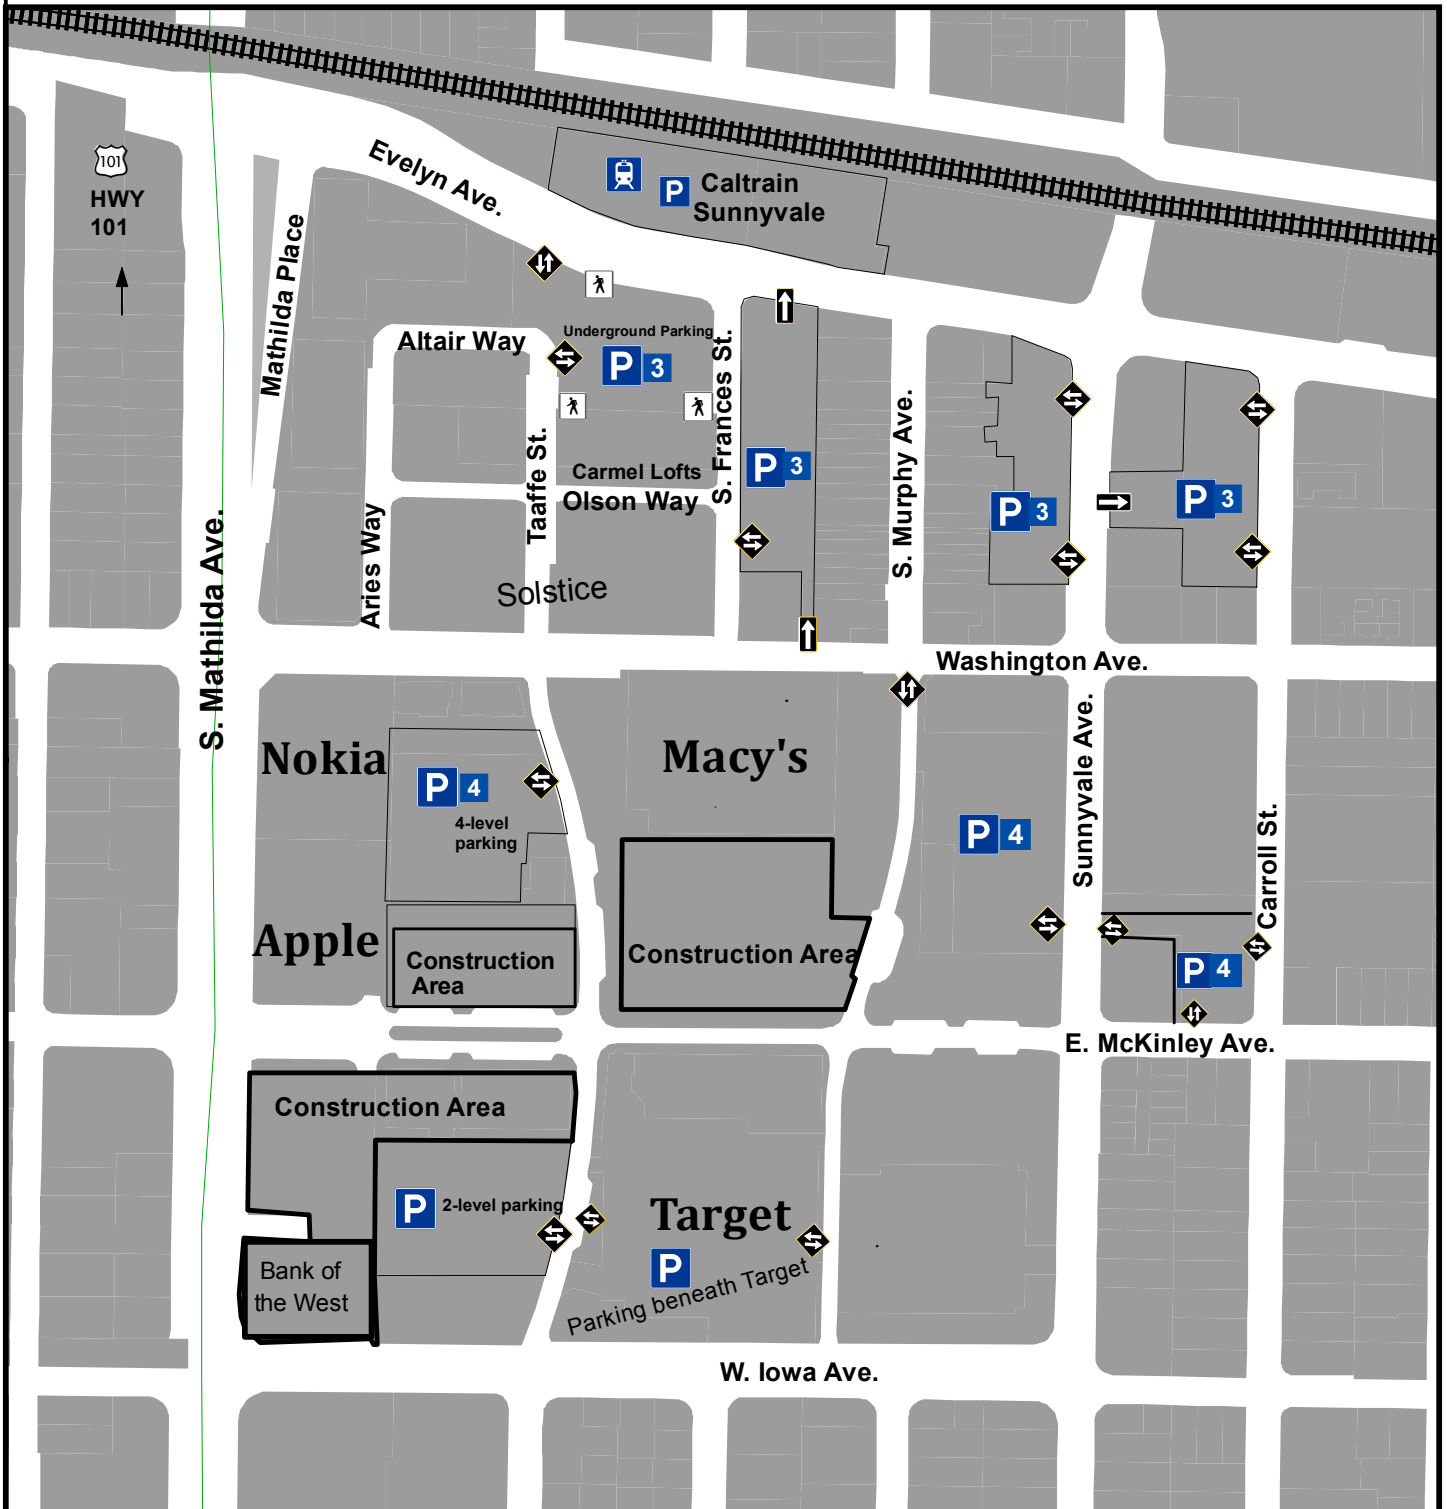

# Sunnyvale Downtown Parking Guide

## Parking Legend

No overnight parking is allowed in any public parking lot or structure.

3-Hour Parking

4-Hour Parking

Vehicle Access

Pedestrian Access